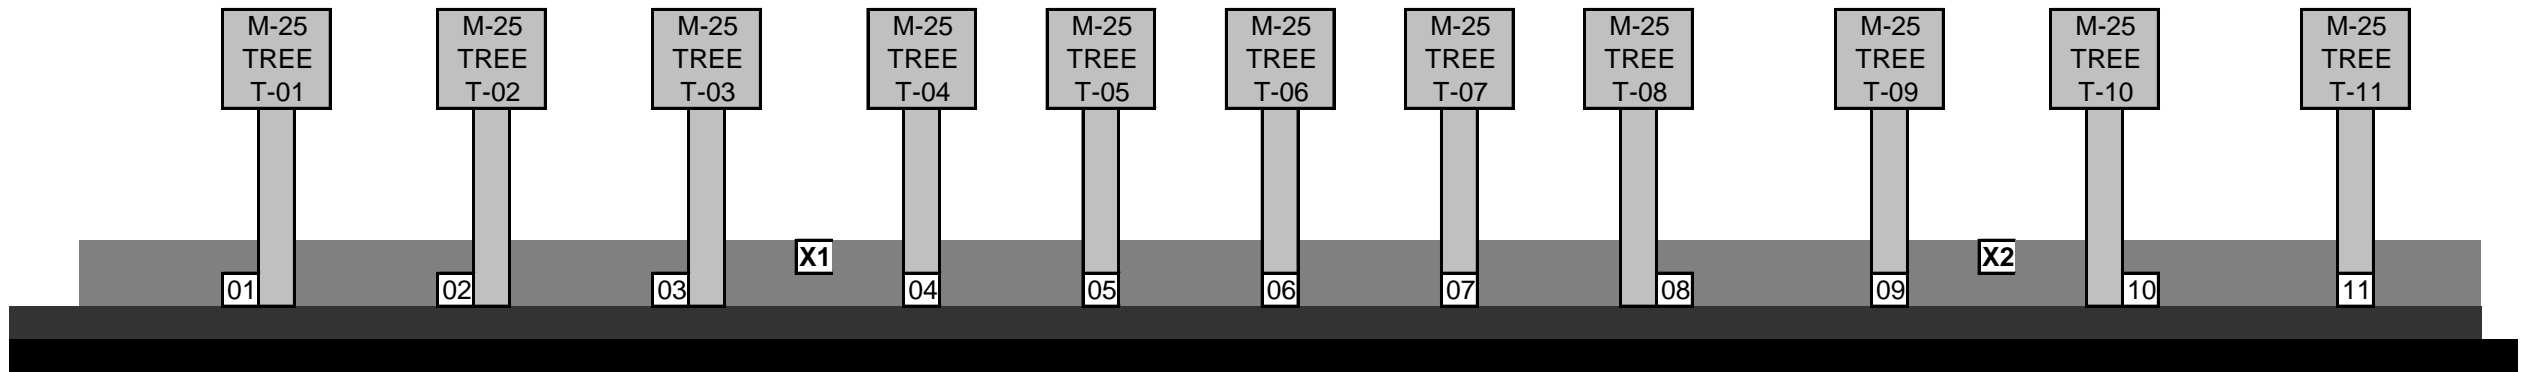

El Cajon Boulevard Median # M-25 Electrical Infrastructure Diagram for Decorative Lighting

Marlborough Avenue

< West [Side View facing North - Planted Areas Only] East >

Copeland Avenue

Median Decorative Lighting Electrical Infrastructure Inventory:

Ln	Tree/Item	Description	Item Location	Condition	Lights*	Electrical Reference Value or Type	Feeder	Workable Parameter and Notes
1	T-01 & 01	Tree & Connection Box	3' SW of T-01	Appears serviceable	YL	Low Voltage Connection Box 01	X1 - Sec a	12V operational at LV box
2	T-02 & 02	Tree & Connection Box	6' SW of T-02	Appears serviceable	YL	Low Voltage Connection Box 02	X1 - Sec a	12V operational at LV box
3	T-03 & 03	Tree & Connection Box	10' SW of T-03	Appears serviceable	YL	Low Voltage Connection Box 03	X1 - Sec a	12V operational at LV box
4	X1	Low Voltage Transformer	10' SE of T-03	Appears serviceable		12V AC Transformer at 300W	Fed from the SE corner of Copeland Ave	
5	T-04 & 04	Tree & Connection Box	Unknown	Unknown	YL	Low Voltage Connection Box 04	X1 - Sec a	12V operational at LV box
6	T-05 & 05	Tree & Connection Box	Unknown	Unknown	NL	Low Voltage Connection Box 05	X1 - Sec a	12V unknown at LV box
7	T-06 & 06	Tree & Connection Box	Unknown	Unknown	YL	Low Voltage Connection Box 06	X1 - Sec a	12V operational at LV box
8	T-07 & 07	Tree & Connection Box	Unknown	Unknown	NL	Low Voltage Connection Box 07	X1 - Sec a	12V unknown at LV box
9	T-08 & 08	Tree & Connection Box	4' SSE of T-08	Damaged	YL	Low Voltage Connection Box 08	X1 - Sec a	12V operational at LV box
10	T-09 & 09	Tree & Connection Box	Unknown	Unknown	YL	Low Voltage Connection Box 09	X2 - Sec a	12V operational at LV box
11	X2	Low Voltage Transformer	15' ESE of T-09	Appears serviceable		12V AC Transformer at 300W	Fed from the SE corner of Copeland Ave	
12	T-10 & 10	Tree & Connection Box	4.5' SSE of T-10	Appears serviceable	YL	Low Voltage Connection Box 10	X2 - Sec a	12V operational at LV box
13	T-11 & 11	Tree & Connection Box	Unknown	Unknown	YL	Low Voltage Connection Box 11	X2 - Sec a	12V operational at LV box

14
15
16
17 * NL = strung with lights not lit; YL = strung with working lights; None = not strung with lights